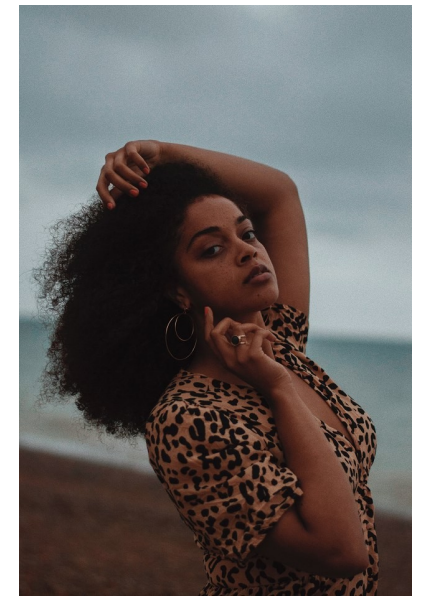

FUNSO FOLUSO-HENRY

Height 176cm/5'9.5" Bust 86cm/34" C Waist 73cm/28.5" Hips 99cm/39"
Dress 10-12 UK Shoe 7.5 UK Hair Brown Eyes Brown

BAMEMODELS

BAME Models, Studio 1a, 1 Stapleton Hall Road, London, N4 3QE
Landline: +44 0207 190 9612