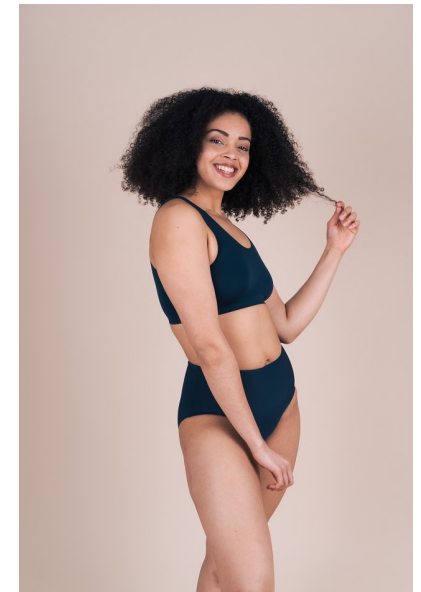

FUNSO FOLUSO-HENRY

Height 176cm/5'9.5" Bust 86cm/34" C Waist 73cm/28.5" Hips 99cm/39"
Dress 10-12 UK Shoe 7.5 UK Hair Brown Eyes Brown

BAMEMODELS

BAME Models, Studio 1a, 1 Stapleton Hall Road, London, N4 3QE
Landline: +44 0207 190 9612