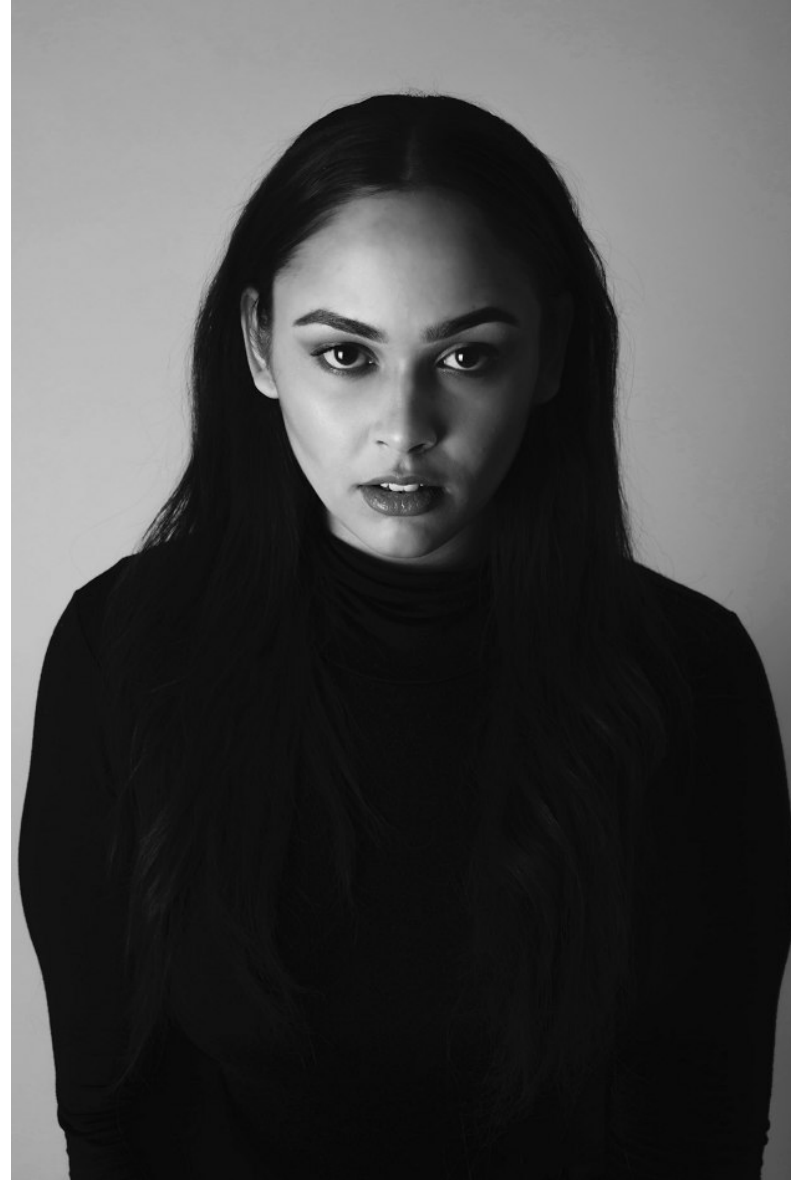

BAMEMODELS

SOPHIA LEIGH WALKER

Height 168cm/5'6" Bust 104cm/41" C Waist 89cm/35" Hips 130cm/51" Dress 16 UK Shoe 7 UK Hair Brown Eyes Brown

BAMEMODELS

SOPHIA LEIGH WALKER

Height 168cm/5'6" Bust 104cm/41" C Waist 89cm/35" Hips 130cm/51" Dress 16 UK Shoe 7 UK Hair Brown Eyes Brown

BAMEMODELS

SOPHIA LEIGH WALKER

Height 168cm/5'6" Bust 104cm/41" C Waist 89cm/35" Hips 130cm/51" Dress 16 UK Shoe 7 UK Hair Brown Eyes Brown