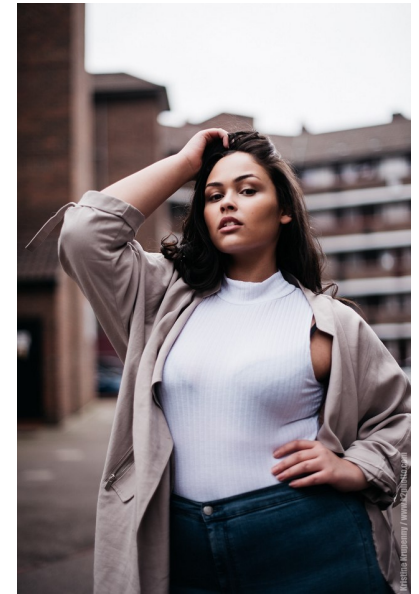

SOPHIA LEIGH WALKER

Height 168cm/5'6" Bust 104cm/41" C Waist 89cm/35" Hips 130cm/51"
Dress 16 UK Shoe 7 UK Hair Brown Eyes Brown

BAMEMODELS

BAME Models, Studio 1a, 1 Stapleton Hall Road, London, N4 3QE
Landline: +44 0207 190 9612