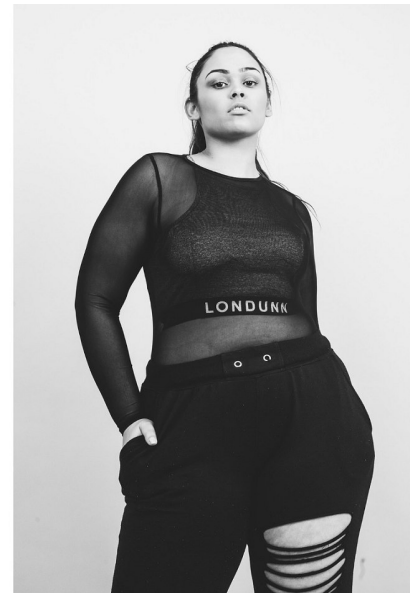

SOPHIA LEIGH WALKER

Height 168cm/5'6" Bust 104cm/41" C Waist 89cm/35" Hips 130cm/51"
Dress 16 UK Shoe 7 UK Hair Brown Eyes Brown

BAMEMODELS

BAME Models, Studio 1a, 1 Stapleton Hall Road, London, N4 3QE
Landline: +44 0207 190 9612