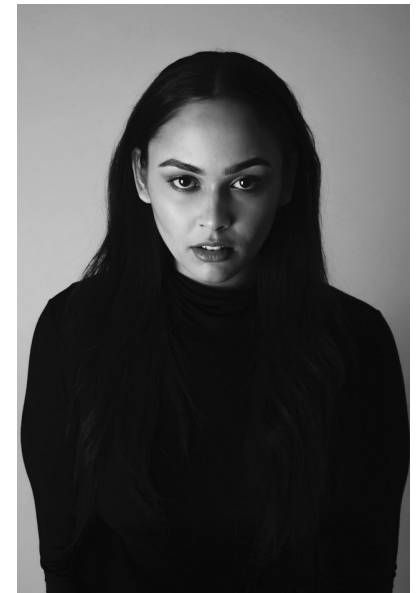

SOPHIA LEIGH WALKER

Height 168cm/5'6" Bust 104cm/41" C Waist 89cm/35" Hips 130cm/51"
Dress 16 UK Shoe 7 UK Hair Brown Eyes Brown

BAMEMODELS

BAME Models, Studio 1a, 1 Stapleton Hall Road, London, N4 3QE
Landline: +44 0207 190 9612