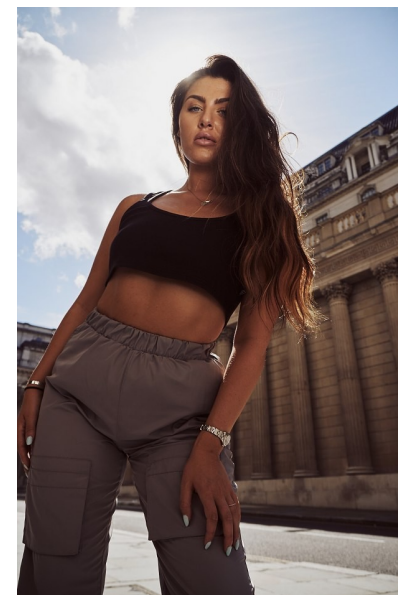

INDIA SMITH

Height 168cm/5'6" Bust 95cm/37.5" B/C Waist 77cm/30.5"
Hips 100cm/39.5" Dress 10 UK Shoe 6 UK Hair Brown Eyes Blue

BAMEMODELS

BAME Models, Studio 1a, 1 Stapleton Hall Road, London, N4 3QE
Landline: +44 0207 190 9612