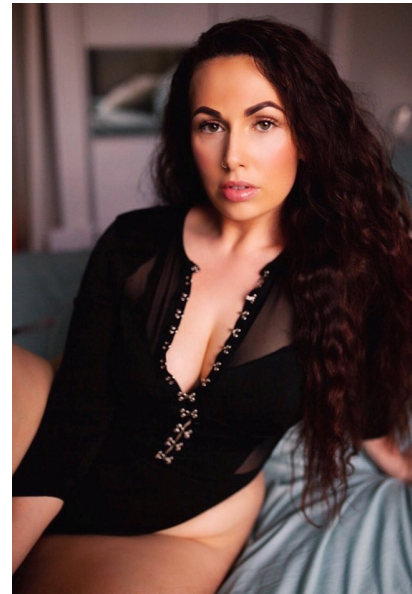

CHLOE FIDUCIA

Height 168cm/5'6" Bust 100cm/39.5" DD Waist 87cm/34.5" Hips 114cm/45"
Dress 14-16 UK Shoe 6 UK Hair Brown Eyes Green

BAMEMODELS

BAME Models, Studio 1a, 1 Stapleton Hall Road, London, N4 3QE
Landline: +44 0207 190 9612