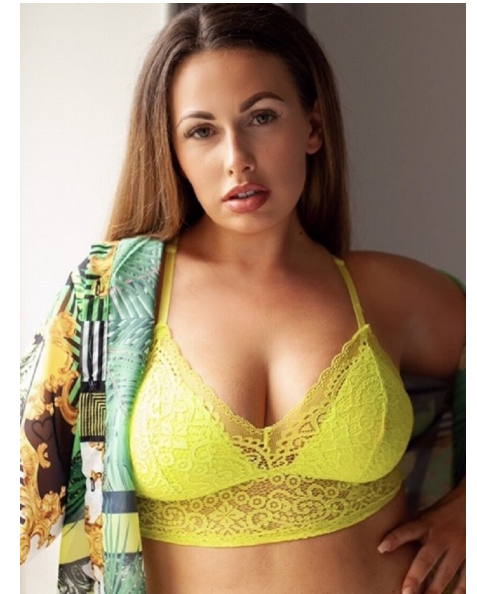

CHLOE FIDUCIA

Height 168cm/5'6" Bust 100cm/39.5" DD Waist 87cm/34.5" Hips 114cm/45"
Dress 14-16 UK Shoe 6 UK Hair Brown Eyes Green

BAMEMODELS

BAME Models, Studio 1a, 1 Stapleton Hall Road, London, N4 3QE
Landline: +44 0207 190 9612