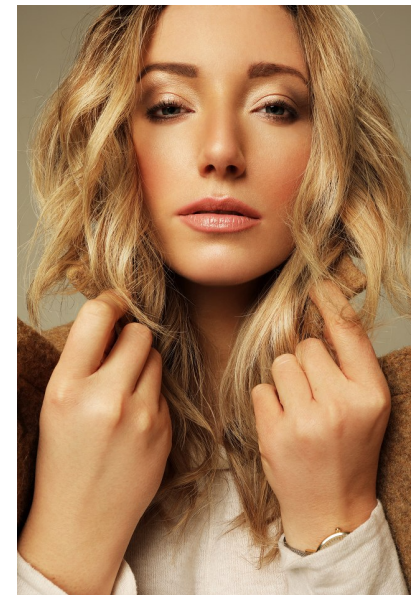

KATHARINA M

Height 180cm/5'11" Bust 102cm/40" Waist 82cm/32.5" Hips 113cm/44.5"
Dress 14-16 UK Shoe 8 UK Hair Blonde Eyes Blue

BAMEMODELS

BAME Models, Studio 1a, 1 Stapleton Hall Road, London, N4 3QE
Landline: +44 0207 190 9612