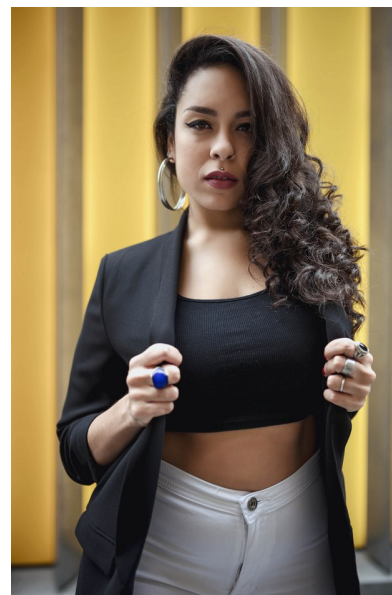

## ELIZABETH GOMEZ

Height 174cm/5'8.5" Bust 98cm/38.5" C/D Waist 77cm/30.5"  
Hips 111cm/43.5" Dress 14 UK Shoe 9 UK Hair Dark Brown Eyes Hazel