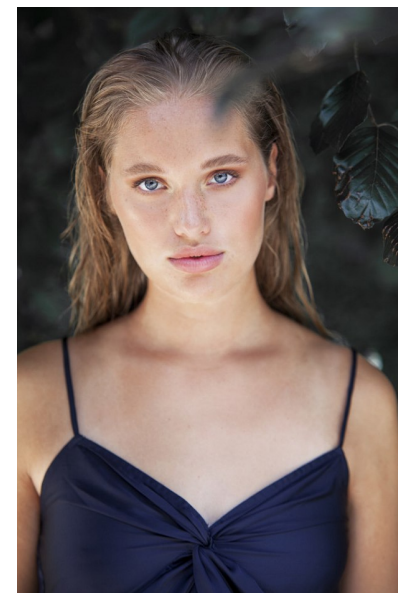

ROOS GERRITSEN

Height 180cm/5'11" Bust 91cm/36" B Waist 76cm/30" Hips 107cm/42"
Dress 12 UK Shoe 9 UK Hair Blonde Eyes Blue

BAMEMODELS

BAME Models, Studio 1a, 1 Stapleton Hall Road, London, N4 3QE
Landline: +44 0207 190 9612