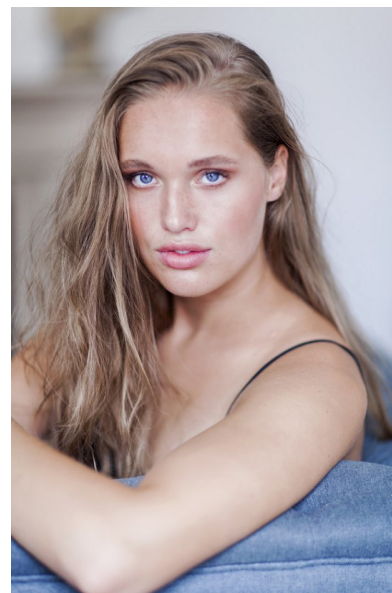

ROOS GERRITSEN

Height 180cm/5'11" Bust 91cm/36" B Waist 76cm/30" Hips 107cm/42"
Dress 12 UK Shoe 9 UK Hair Blonde Eyes Blue

BAMEMODELS

BAME Models, Studio 1a, 1 Stapleton Hall Road, London, N4 3QE
Landline: +44 0207 190 9612