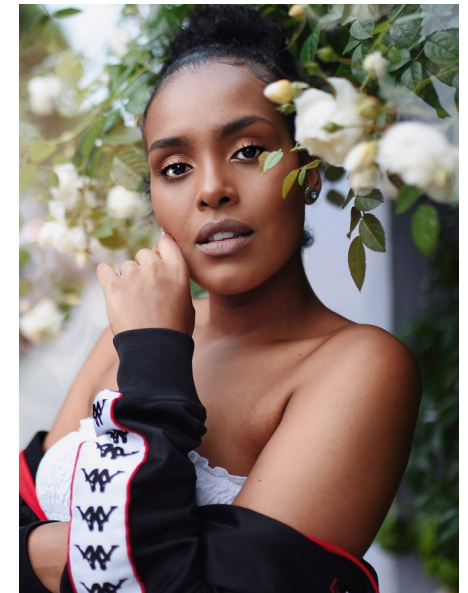

ANNE IYASSU

Height 175cm/5'9" Bust 95cm/37.5" B Waist 80cm/31.5" Hips 105cm/41.5"
Dress 10 UK Shoe 6 UK Hair Black Eyes Brown

BAMEMODELS

BAME Models, Studio 1a, 1 Stapleton Hall Road, London, N4 3QE
Landline: +44 0207 190 9612