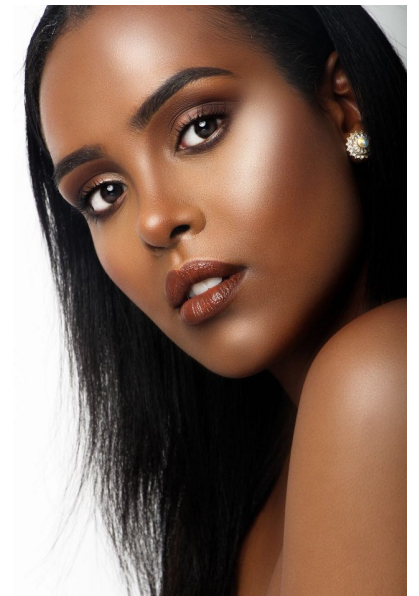

ANNE IYASSU

Height 175cm/5'9" Bust 95cm/37.5" B Waist 80cm/31.5" Hips 105cm/41.5"
Dress 10 UK Shoe 6 UK Hair Black Eyes Brown

BAMEMODELS

BAME Models, Studio 1a, 1 Stapleton Hall Road, London, N4 3QE
Landline: +44 0207 190 9612