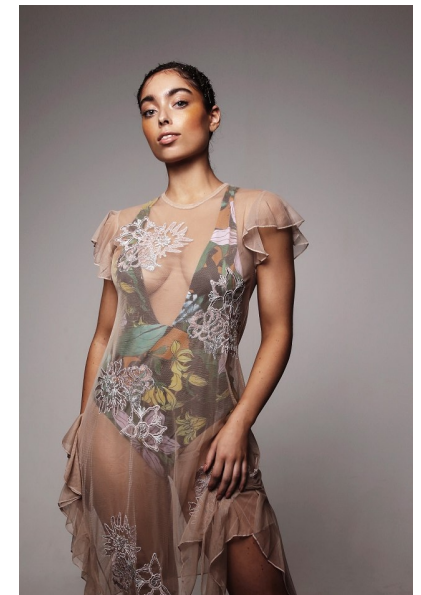

## YASLIN LAGERWAARD

Height 174cm/5'8.5" Bust 86cm/34" C Waist 65cm/25.5" Hips 97cm/38"  
Dress 10 UK Shoe 6 UK Hair Brown Eyes Green