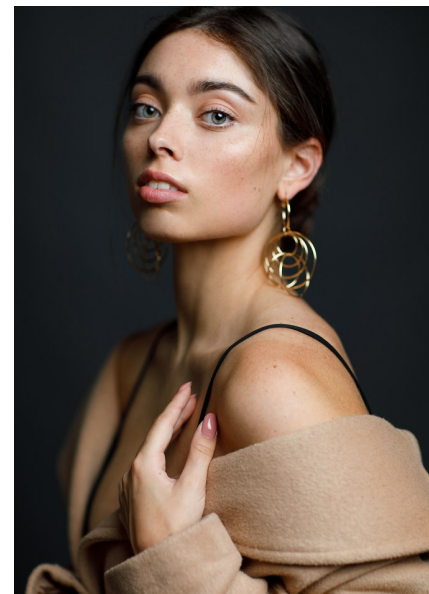

## YASLIN LAGERWAARD

Height 174cm/5'8.5" Bust 86cm/34" C Waist 65cm/25.5" Hips 97cm/38"  
Dress 10 UK Shoe 6 UK Hair Brown Eyes Green