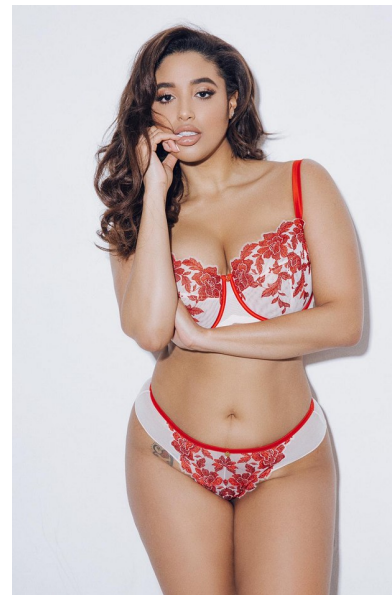

## SHIRIN O'NEILL

Height 175cm/5'9" Bust 96cm/38" G Waist 76cm/30" Hips 108cm/42.5"  
Dress 12 UK Shoe 7.5 UK Hair Brown Eyes Brown