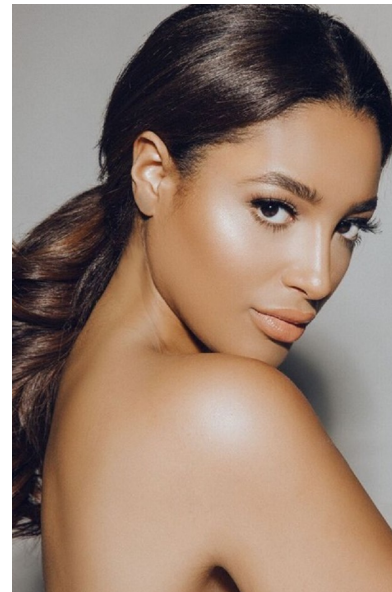

## SHIRIN O'NEILL

Height 175cm/5'9" Bust 96cm/38" G Waist 76cm/30" Hips 108cm/42.5"  
Dress 12 UK Shoe 7.5 UK Hair Brown Eyes Brown