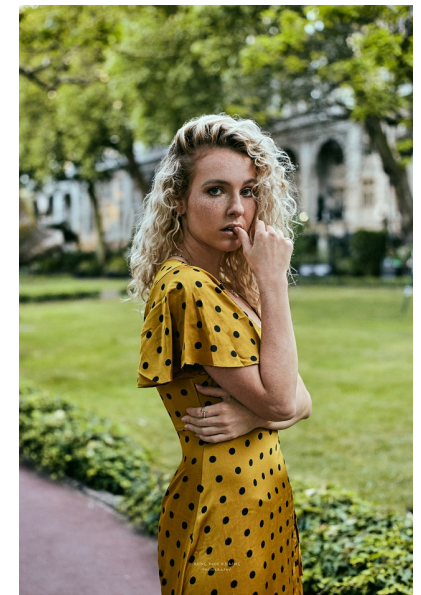

## GRACE UPSHALL

Height 160cm/5'3" Bust 81cm/32" B Waist 70cm/27.5" Hips 85cm/33.5"  
Dress 8 UK Shoe 5 UK Hair Blonde Eyes Blue