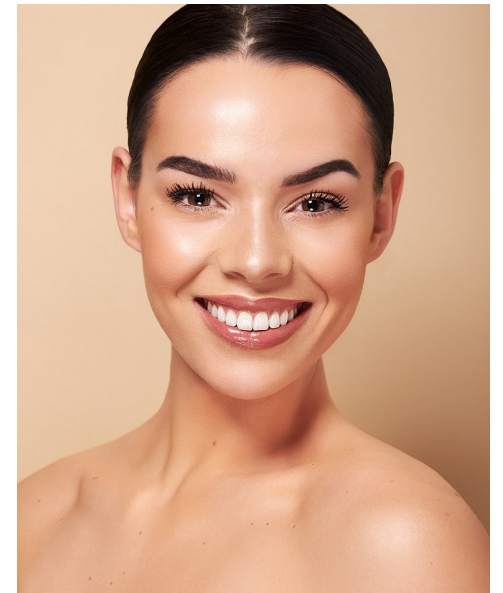

MEGAN BEW

Height 170cm/5'7" Bust 81cm/32" B/C Waist 62cm/24.5" Hips 86cm/34"
Dress 6-8 UK Shoe 7 UK Hair Black Eyes Hazel

BAMEMODELS

BAME Models, Studio 1a, 1 Stapleton Hall Road, London, N4 3QE
Landline: +44 0207 190 9612