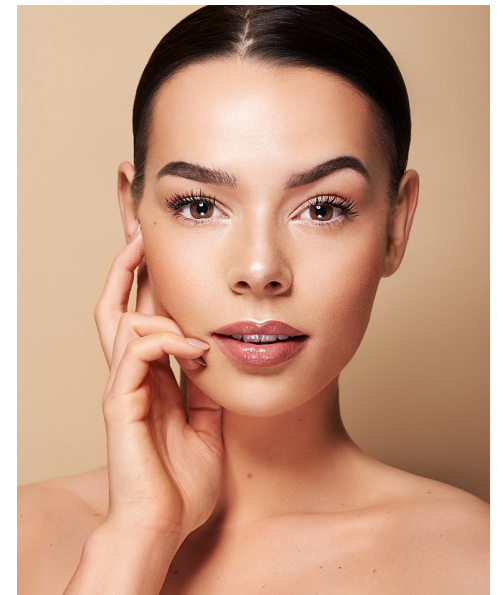

MEGAN BEW

Height 170cm/5'7" Bust 81cm/32" B/C Waist 62cm/24.5" Hips 86cm/34"
Dress 6-8 UK Shoe 7 UK Hair Black Eyes Hazel

BAMEMODELS

BAME Models, Studio 1a, 1 Stapleton Hall Road, London, N4 3QE
Landline: +44 0207 190 9612