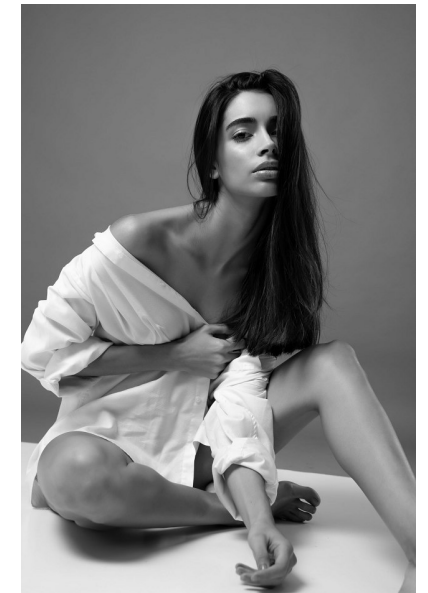

MARTINA

Height 172cm/5'7.5" Bust 81cm/32" Waist 59cm/23" Hips 90cm/35.5"
Dress 6-8 UK Shoe 3.5 UK Hair Brown Eyes Brown

BAMEMODELS

BAME Models, Studio 1a, 1 Stapleton Hall Road, London, N4 3QE
Landline: +44 0207 190 9612