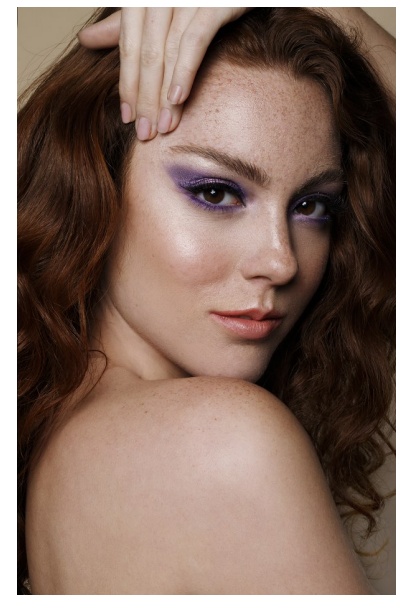

SOPHIE O'NEIL

Height 164cm/5'4.5" Bust 81cm/32" D Waist 66cm/26" Hips 89cm/35"
Dress 6 UK Shoe 4 UK Hair Red Eyes Brown

BAMEMODELS

BAME Models, Studio 1a, 1 Stapleton Hall Road, London, N4 3QE
Landline: +44 0207 190 9612