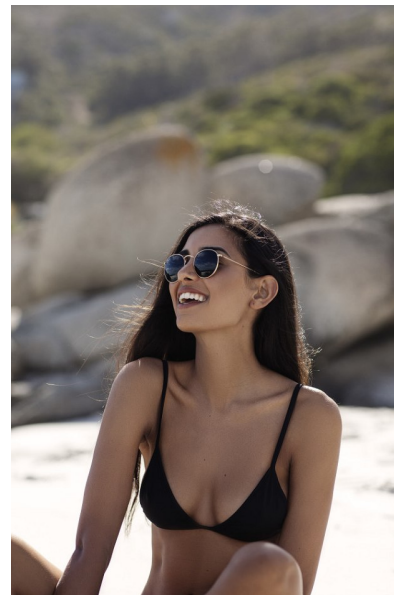

NOUR ZAHRA

Height 174cm/5'8.5" Bust 83cm/32.5" C Waist 67cm/26.5" Hips 99cm/39"
Shoe 5 UK Hair Black Eyes Brown

BAMEMODELS

BAME Models, Studio 1a, 1 Stapleton Hall Road, London, N4 3QE
Landline: +44 0207 190 9612