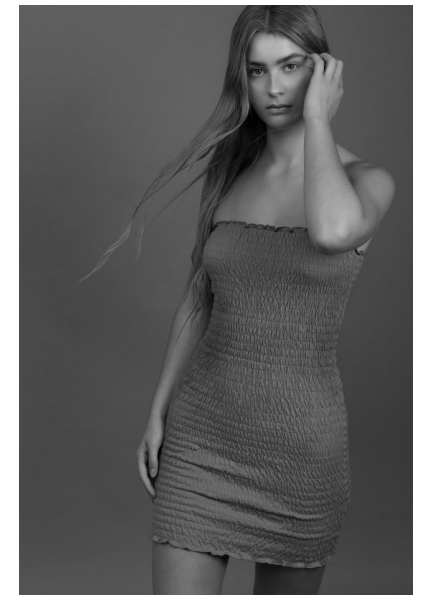

JASMINE BURROWS

Height 174cm/5'8.5" Bust 79cm/31" C Waist 68cm/26.5" Hips 96cm/38"
Dress 8 UK Shoe 7 UK Hair Blonde Eyes Blue

BAMEMODELS

BAME Models, Studio 1a, 1 Stapleton Hall Road, London, N4 3QE
Landline: +44 0207 190 9612