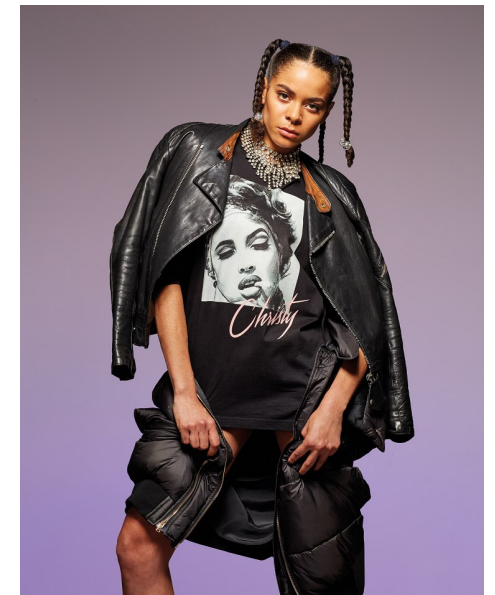

SHAMONI WILLIAMS

Height 174cm/5'8.5" Bust 85cm/33.5" E Waist 70cm/27.5" Hips 92cm/36"
Dress 10 UK Shoe 7.5 UK (kids) Hair Brown Eyes Brown

BAMEMODELS

BAME Models, Studio 1a, 1 Stapleton Hall Road, London, N4 3QE
Landline: +44 0207 190 9612