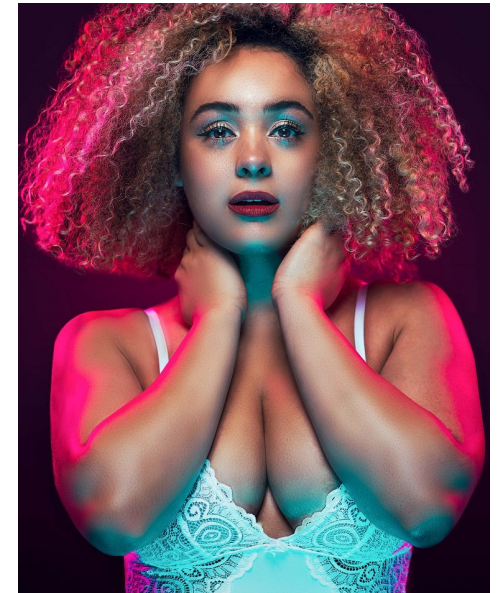

LOU MUSSINGTON

Height 168cm/5'6" Bust 103cm/40.5" D Waist 85cm/33.5" Hips 109cm/43"
Dress 10 UK Shoe 7 UK Hair Brown Eyes Brown

BAMEMODELS

BAME Models, Studio 1a, 1 Stapleton Hall Road, London, N4 3QE
Landline: +44 0207 190 9612