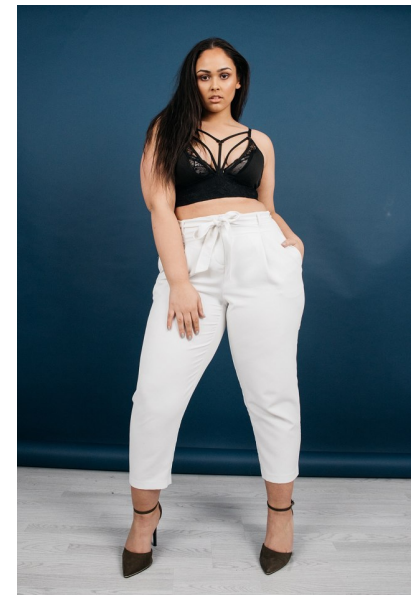

## SOPHIA LEIGH WALKER

Height 168cm/5'6" Bust 104cm/41" C Waist 89cm/35" Hips 130cm/51"  
Dress 16 UK Shoe 7 UK Hair Brown Eyes Brown