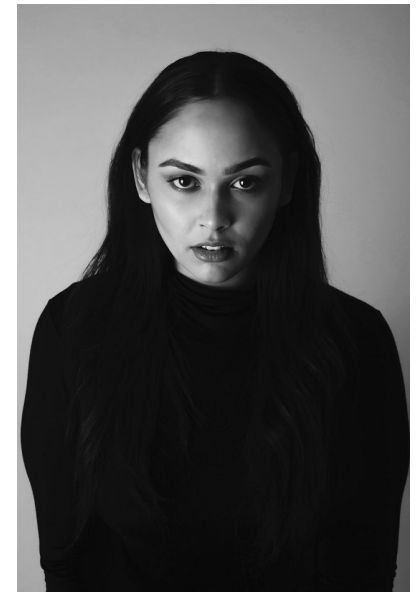

## SOPHIA LEIGH WALKER

Height 168cm/5'6" Bust 104cm/41" C Waist 89cm/35" Hips 130cm/51"  
Dress 16 UK Shoe 7 UK Hair Brown Eyes Brown