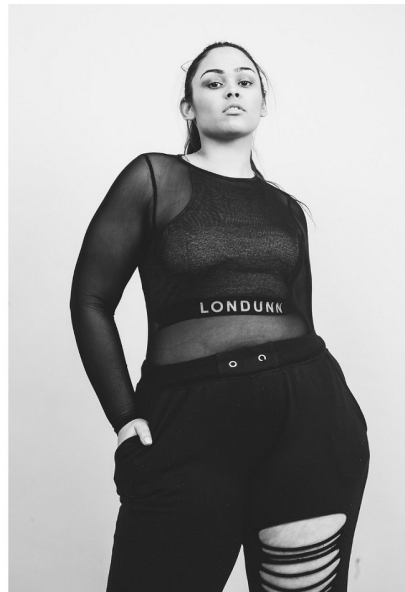

## SOPHIA LEIGH WALKER

Height 168cm/5'6" Bust 104cm/41" C Waist 89cm/35" Hips 130cm/51"  
Dress 16 UK Shoe 7 UK Hair Brown Eyes Brown