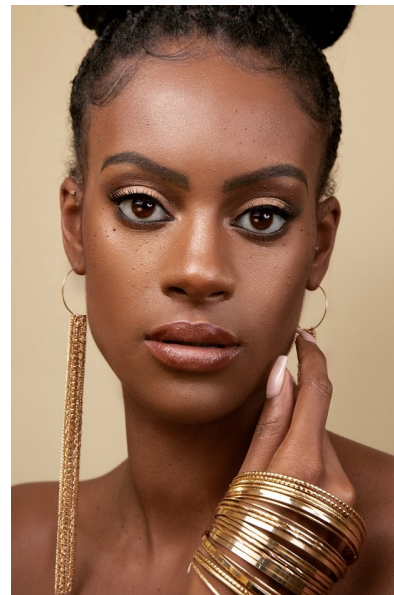

SHANELLE BANTON

Height 184cm/6'0.5" Bust 84cm/33" D Waist 61cm/24" Hips 89cm/35"
Dress 8 UK Shoe 7.5 UK Hair Brown Eyes Brown

BAMEMODELS

BAME Models, Studio 1a, 1 Stapleton Hall Road, London, N4 3QE
Landline: +44 0207 190 9612