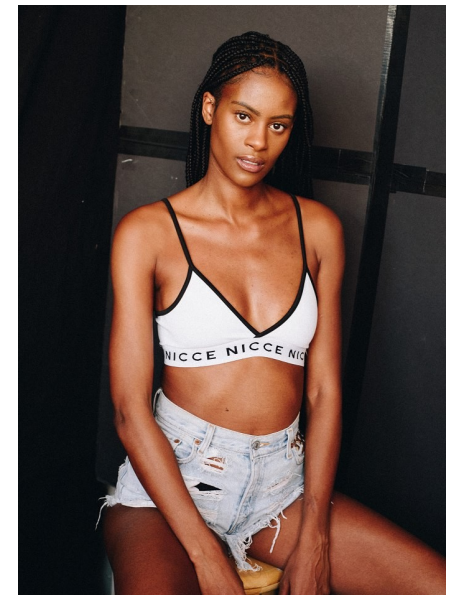

SHANELLE BANTON

Height 184cm/6'0.5" Bust 84cm/33" D Waist 61cm/24" Hips 89cm/35"
Dress 8 UK Shoe 7.5 UK Hair Brown Eyes Brown

BAMEMODELS

BAME Models, Studio 1a, 1 Stapleton Hall Road, London, N4 3QE
Landline: +44 0207 190 9612