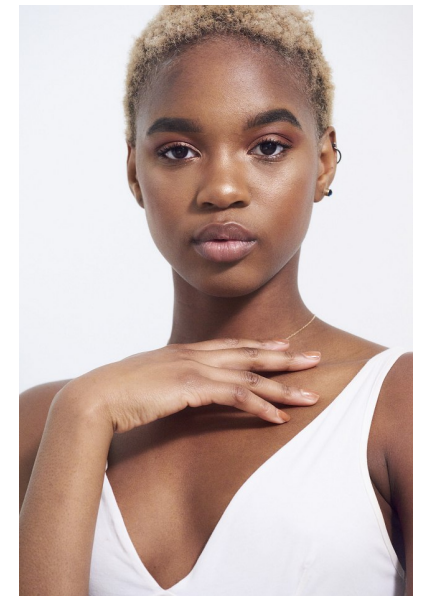

ELIZABETH SEYI

Height 170cm/5'7" Bust 79cm/31" B Waist 67cm/26.5" Hips 87cm/34.5"
Dress 6-8 UK Shoe 6 UK Hair Brown Eyes Brown

BAMEMODELS

BAME Models, Studio 1a, 1 Stapleton Hall Road, London, N4 3QE
Landline: +44 0207 190 9612