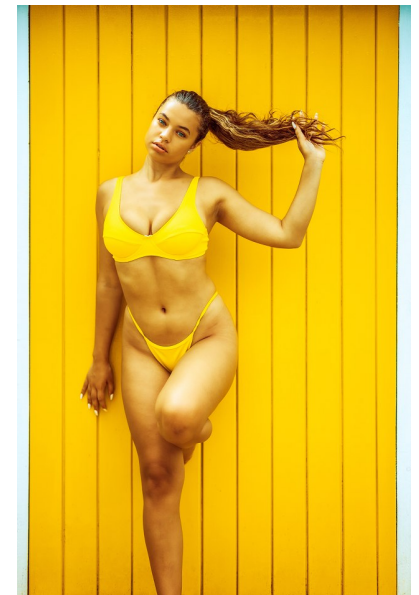

NATASHA SOODEEN

Height 178cm/5'10" Bust 94cm/37" F Waist 71cm/28" Hips 101cm/40"
Dress 10 UK Shoe 7 UK Hair Brown Eyes Blue

BAMEMODELS

BAME Models, Studio 1a, 1 Stapleton Hall Road, London, N4 3QE
Landline: +44 0207 190 9612