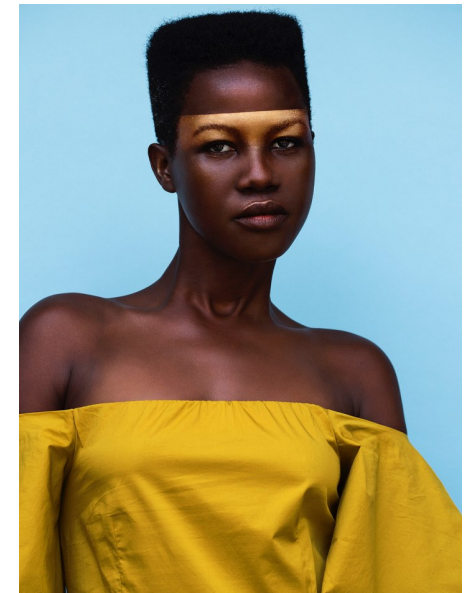

ODETTE NKURUNZIZA

Height 174cm/5'8.5" Bust 85cm/33.5" B Hips 89cm/35" Dress 8 UK
Shoe 9 UK Hair Black Eyes Brown

BAMEMODELS

BAME Models, Studio 1a, 1 Stapleton Hall Road, London, N4 3QE
Landline: +44 0207 190 9612