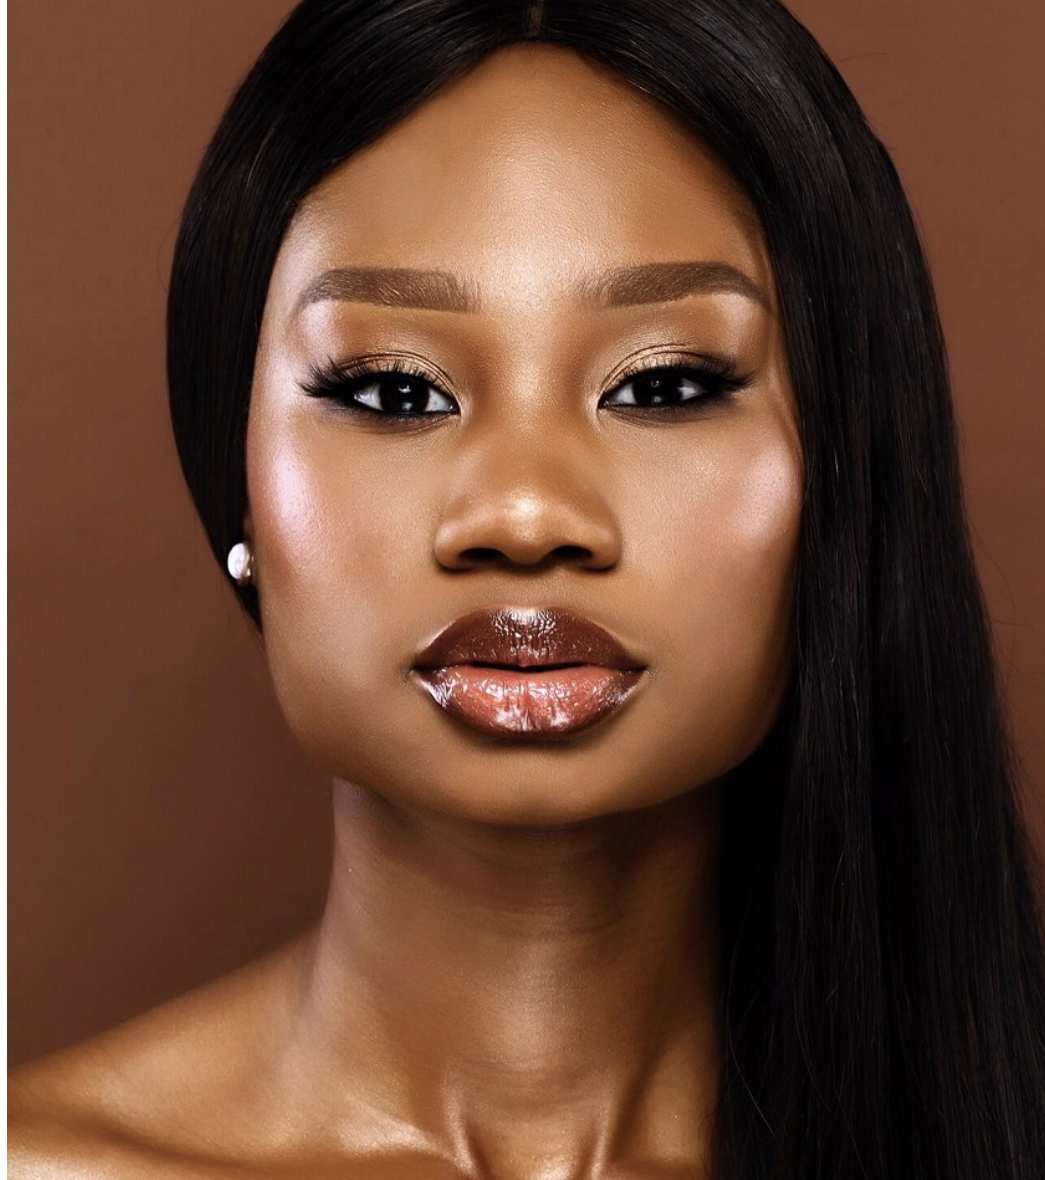

JACQUELINE ILUMOKA

BAMEMODELS

JACQUELINE ILUMOKA

Height 183cm/6'0" Bust 86cm/34" C Waist 74cm/29" Hips 99cm/39" Dress 10 UK Shoe 11 UK Hair Black Eyes Brown