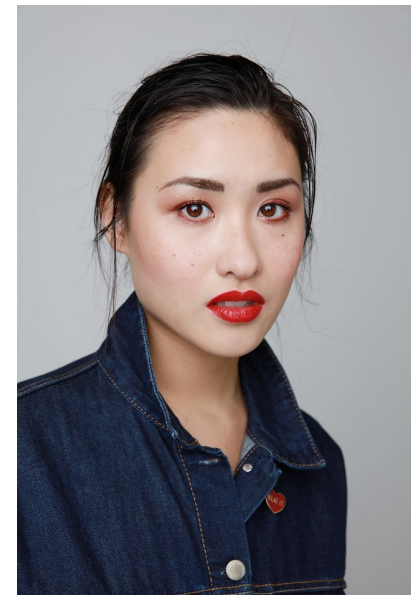

YEN NGUYEN

Height 169cm/5'6.5" Bust 71cm/28" B Waist 66cm/26" Hips 86cm/34"
Dress 6-8 UK Shoe 4.5 UK Hair Brown Eyes Brown

BAMEMODELS

BAME Models, Studio 1a, 1 Stapleton Hall Road, London, N4 3QE
Landline: +44 0207 190 9612