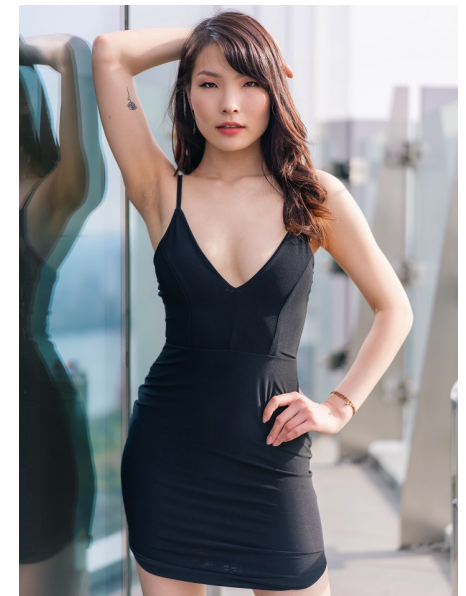

MONGOLJIN T

Height 172cm/5'7.5" Bust 81cm/32" C Waist 65cm/25.5" Hips 89cm/35"
Dress 8 UK Shoe 6 UK Hair Dark Brown Eyes Brown

BAMEMODELS

BAME Models, Studio 1a, 1 Stapleton Hall Road, London, N4 3QE
Landline: +44 0207 190 9612