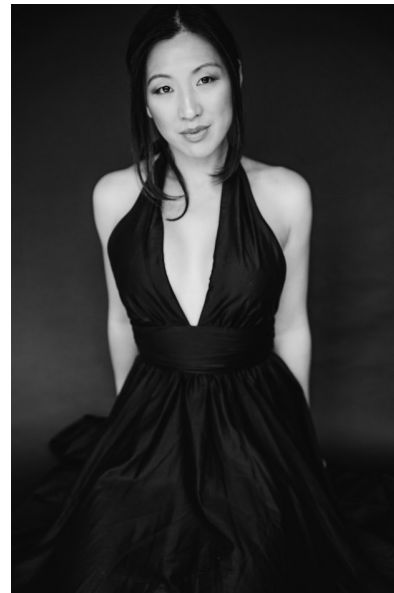

## SUZIE DUNNE

Height 163cm/5'4" Bust 89cm/35" C Waist 69cm/27" Hips 88cm/34.5"  
Dress 10 UK Shoe 5 UK Hair Black Eyes Brown