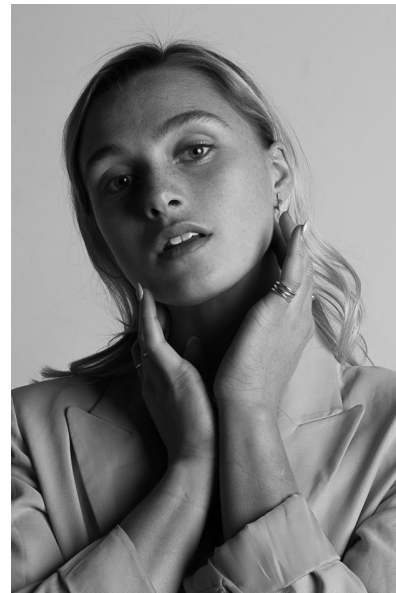

JESSICA GRACE CARRICK

Height 169cm/5'6.5" Bust 81cm/32" B Waist 71cm/28" Hips 74cm/29"
Dress 8 UK Shoe 6 UK Hair Blonde Eyes Green

BAMEMODELS

BAME Models, Studio 1a, 1 Stapleton Hall Road, London, N4 3QE
Landline: +44 0207 190 9612