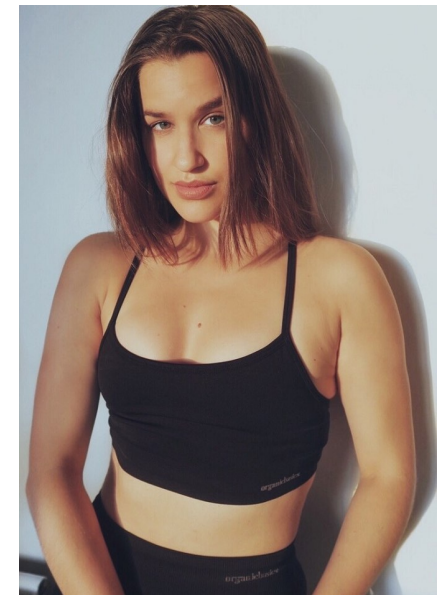

## HEIDI TUOMINEN

Height 168cm/5'6" Bust 88cm/34.5" B Waist 69cm/27" Hips 97cm/38"  
Dress 8-10 UK Shoe 5.5 UK Hair Brown Eyes Hazel