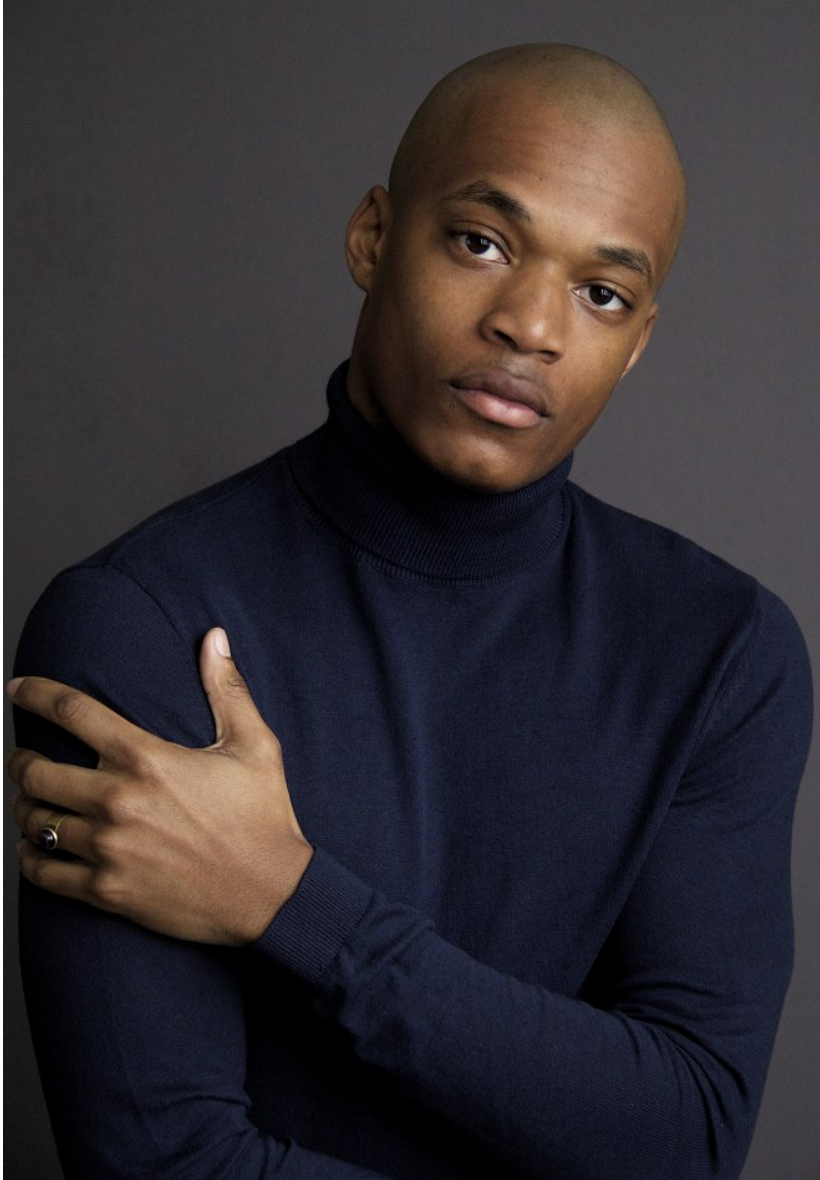

# BAMEMODELS

**SHELDON PHILBERT**

Height 180cm/5'11" Chest 84cm/33" Waist 75cm/29.5" Collar 41cm/16" Shoe 10 UK Hair Bald Eyes Brown

# BAME MODELS

**SHELDON PHILBERT**

Height 180cm/5'11" Chest 84cm/33" Waist 75cm/29.5" Collar 41cm/16" Shoe 10 UK Hair Bald Eyes Brown