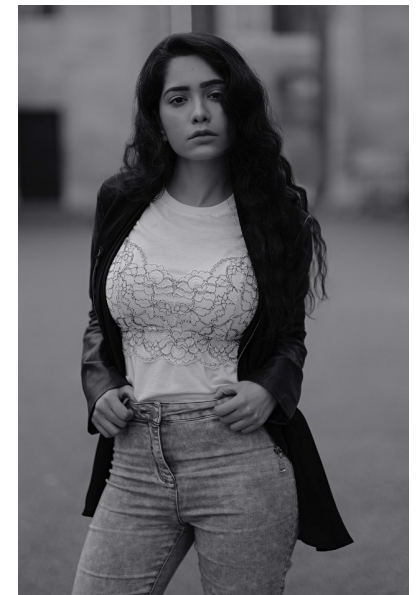

## MANVI BALI

Height 165cm/5'5" Bust 79cm/31" E Waist 58cm/23" Hips 84cm/33"  
Dress 6-8 UK Shoe 5 UK Hair Brown Eyes Brown