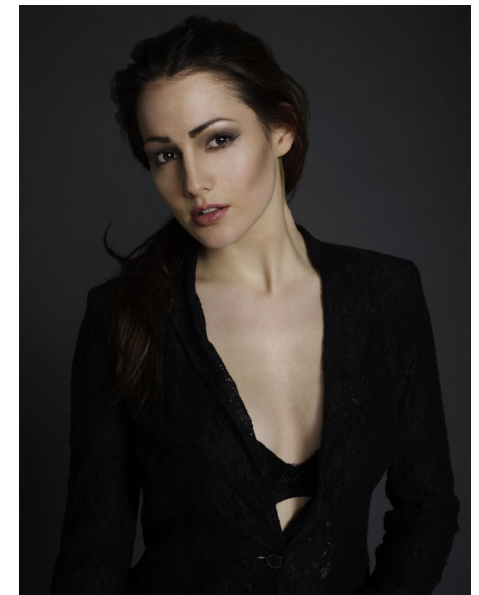

JOELLE COUTINHO

Height 173cm/5'8" Bust 81cm/32" C Waist 67cm/26.5" Hips 81cm/32"
Dress 8-10 UK Shoe 8 UK Hair Brown Eyes Brown

BAMEMODELS

BAME Models, Studio 1a, 1 Stapleton Hall Road, London, N4 3QE
Landline: +44 0207 190 9612