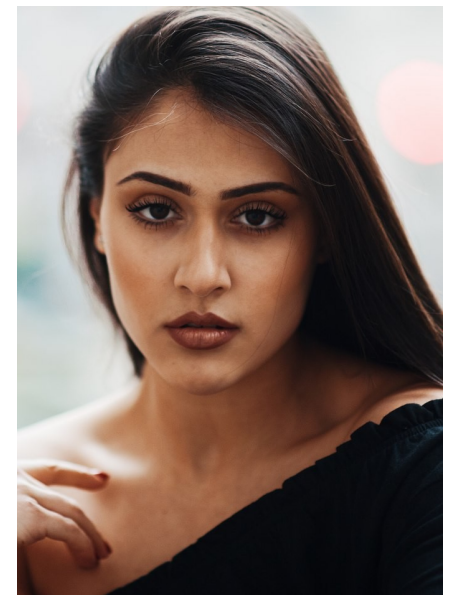

MICHAELA DE BONO

Height 160cm/5'3" Bust 86cm/34" B Waist 66cm/26" Hips 87cm/34.5"
Dress 8 UK Shoe 4.5 UK Hair Brown Eyes Brown

BAMEMODELS

BAME Models, Studio 1a, 1 Stapleton Hall Road, London, N4 3QE
Landline: +44 0207 190 9612