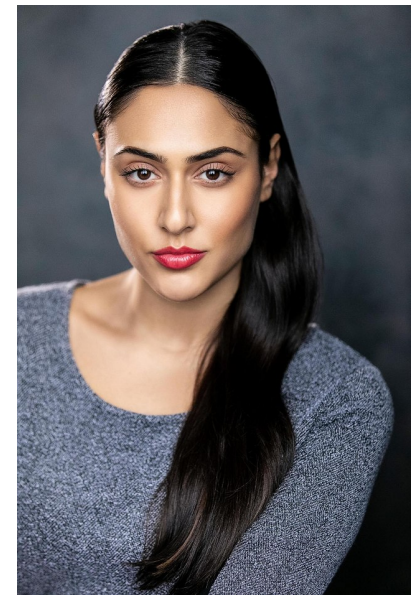

MICHAELA DE BONO

Height 160cm/5'3" Bust 86cm/34" B Waist 66cm/26" Hips 87cm/34.5"
Dress 8 UK Shoe 4.5 UK Hair Brown Eyes Brown

BAMEMODELS

BAME Models, Studio 1a, 1 Stapleton Hall Road, London, N4 3QE
Landline: +44 0207 190 9612