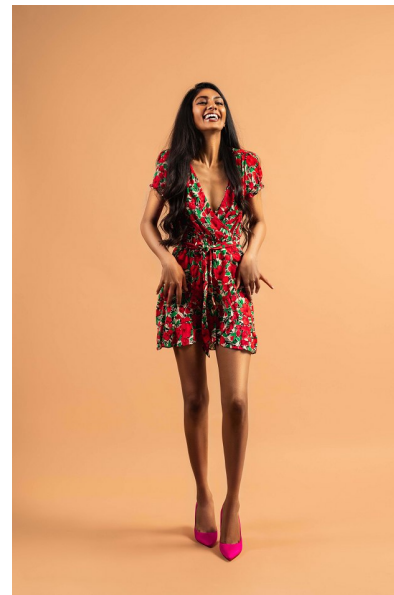

KIREN MODI

Height 175cm/5'9" Bust 79cm/31" B Waist 64cm/25" Hips 91cm/36"
Dress 36 EU/6 US/8 UK Shoe 39 EU/8 US/6 UK Hair Brown Eyes Brown

BAME

BAME Models, Studio 1a, 1 Stapleton Hall Road, London, N4 3QE
Landline: +44 20 3488 1605